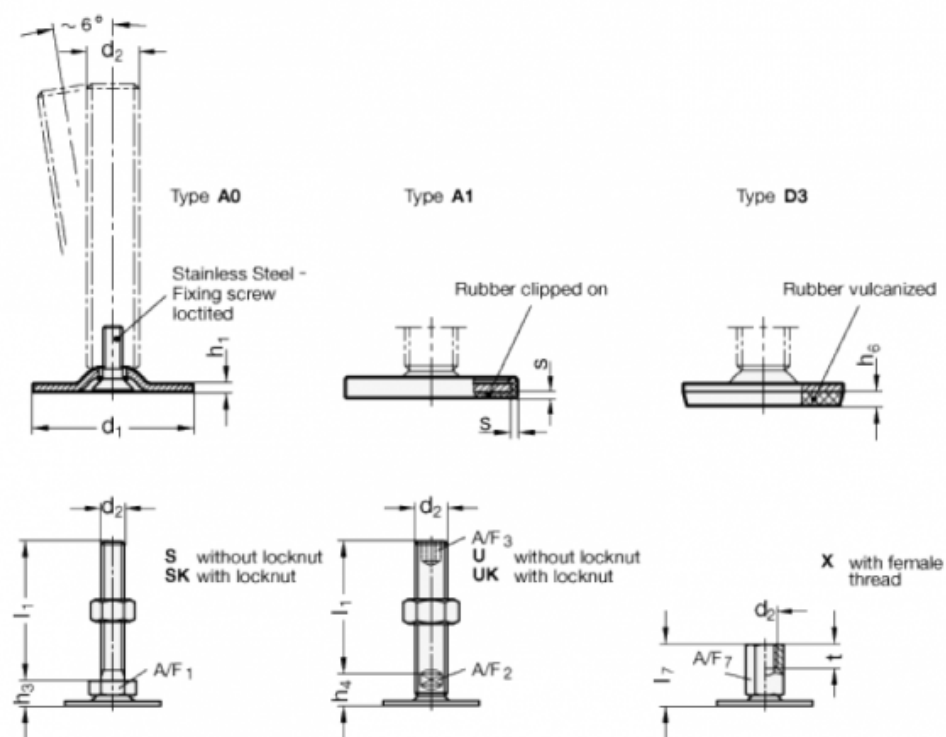

Article number: 204040M12100A1SK

Description: E+G levelling foot  
GN 40-40-M12-100-A1-SK

Note: SK With nut, External hexagon at the bottom

## Measures

|      |   |     |
|------|---|-----|
| A/F1 | = | 17  |
| d1   | = | 40  |
| d2   | = | M12 |
| h1   | = | 2   |
| h3   | = | 11  |
| h6   | = |     |
| l1   | = | 100 |
| s    | = | 1.5 |